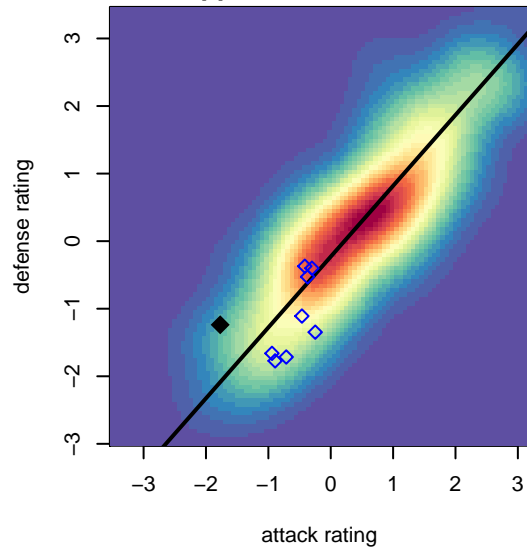

THUSC Vanadium G05

Tualatin Hills United SC
 Tualatin Hills, OR
 G05 total strength=363
 attack=0.17 defense=0.29
 fall league = PTT G05 Div 2 Red West

alt names used:
 THUSC 05G Vanadium
 THUSC 05G Vanadium

Venues played:
 2017 PTT G05 Division 2 Red West
 2017 OYS Founders Cup G05

THUSC Vanadium G05
 Dots are actual minus expected GF (blue circles) and GA (red triangles).
 Blue line is smoothed change in attack strength. Red is smoothed change in defense strength.

**attack and defense variance (black dot)
relative to other teams
and top 10 in region**

**attack and defense rating
relative to others at age
and all opponents in last 13 months**

Performance relative to 13 month average