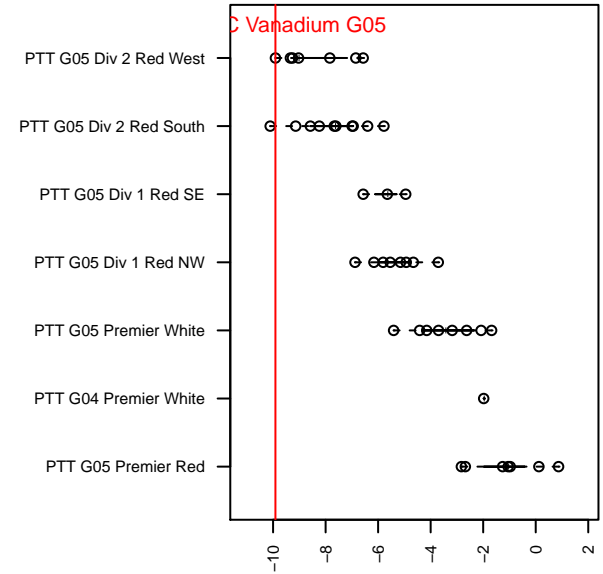

THUSC Vanadium G05

Tualatin Hills United SC
 Tualatin Hills, OR
 G05 total strength=363
 attack=0.17 defense=0.29
 fall league = PTT G05 Div 2 Red West

alt names used:
 THUSC 05G Vanadium
 THUSC 05G Vanadium

Venues played:
 2017 PTT G05 Division 2 Red West
 2017 OYS Founders Cup G05

THUSC Vanadium G05
 Dots are actual minus expected GF (blue circles) and GA (red triangles).
 Blue line is smoothed change in attack strength. Red is smoothed change in defense strength.

**attack and defense variance (black dot)
relative to other teams
and top 10 in region**

**attack and defense rating
relative to others at age
and all opponents in last 13 months**

Performance relative to 13 month average

Performance relative to 13 month average

date	home		away		venue	pred.home	pred.away
2017-11-11	THUSC Vanadium G05	0	Washington Timbers White 1 G05	1	2017 OYS Founders Cup G05	0.27	2.56
2017-11-05	LYS Red G05	0	THUSC Vanadium G05	0	2017 OYS Founders Cup G05	2.43	0.26
2017-10-28	FC Portland Red G05	4	THUSC Vanadium G05	0	2017 PTT G05 Division 2 Red West	2.64	0.27
2017-10-22	THUSC Vanadium G05	0	BSC Portland Gold G05	4	2017 PTT G05 Division 2 Red West	0.70	2.63
2017-10-21	Pacific FC Fury G05	2	THUSC Vanadium G05	0	2017 PTT G05 Division 2 Red West	2.27	0.57
2017-10-14	SESC Wolves G05	0	THUSC Vanadium G05	1	2017 PTT G05 Division 2 Red West	1.52	0.96
2017-10-07	THUSC Vanadium G05	3	PCU Black 2 G05	1	2017 PTT G05 Division 2 Red West	0.95	1.37
2017-10-01	LYS Red G05	3	THUSC Vanadium G05	0	2017 PTT G05 Division 2 Red West	2.43	0.26
2017-09-30	THUSC Vanadium G05	1	Pacific FC Fury G05	3	2017 PTT G05 Division 2 Red West	0.57	2.27
2017-09-30	THUSC Vanadium G05	0	FC Portland Red G05	4	2017 PTT G05 Division 2 Red West	0.27	2.64
2017-09-24	Aloha United SC Black G05	3	THUSC Vanadium G05	1	2017 PTT G05 Division 2 Red West	1.73	0.96
2017-09-10	THUSC Vanadium G05	1	SESC Wolves G05	1	2017 PTT G05 Division 2 Red West	0.96	1.52