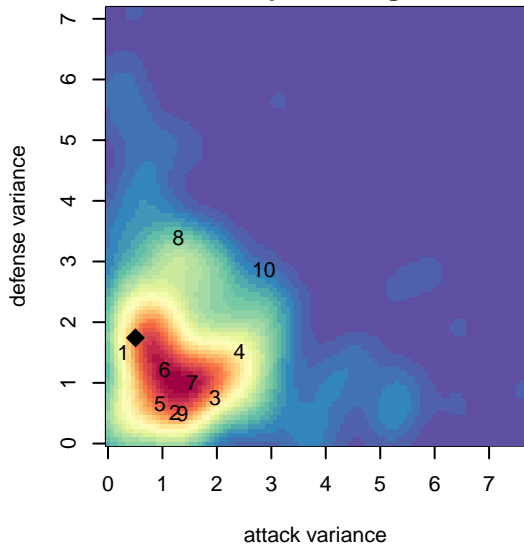

THUSC Vanadium G05

Tualatin Hills United SC
 Tualatin Hills, OR
 G05 total strength=363
 attack=0.17 defense=0.29
 fall league = PTT G05 Div 2 Red West

alt names used:
 THUSC 05G Vanadium
 THUSC 05G Vanadium

Venues played:
 2017 PTT G05 Division 2 Red West
 2017 OYS Founders Cup G05

THUSC Vanadium G05
 Dots are actual minus expected GF (blue circles) and GA (red triangles).
 Blue line is smoothed change in attack strength. Red is smoothed change in defense strength.

**attack and defense variance (black dot)
relative to other teams
and top 10 in region**

**attack and defense rating
relative to others at age
and all opponents in last 13 months**

Performance relative to 13 month average