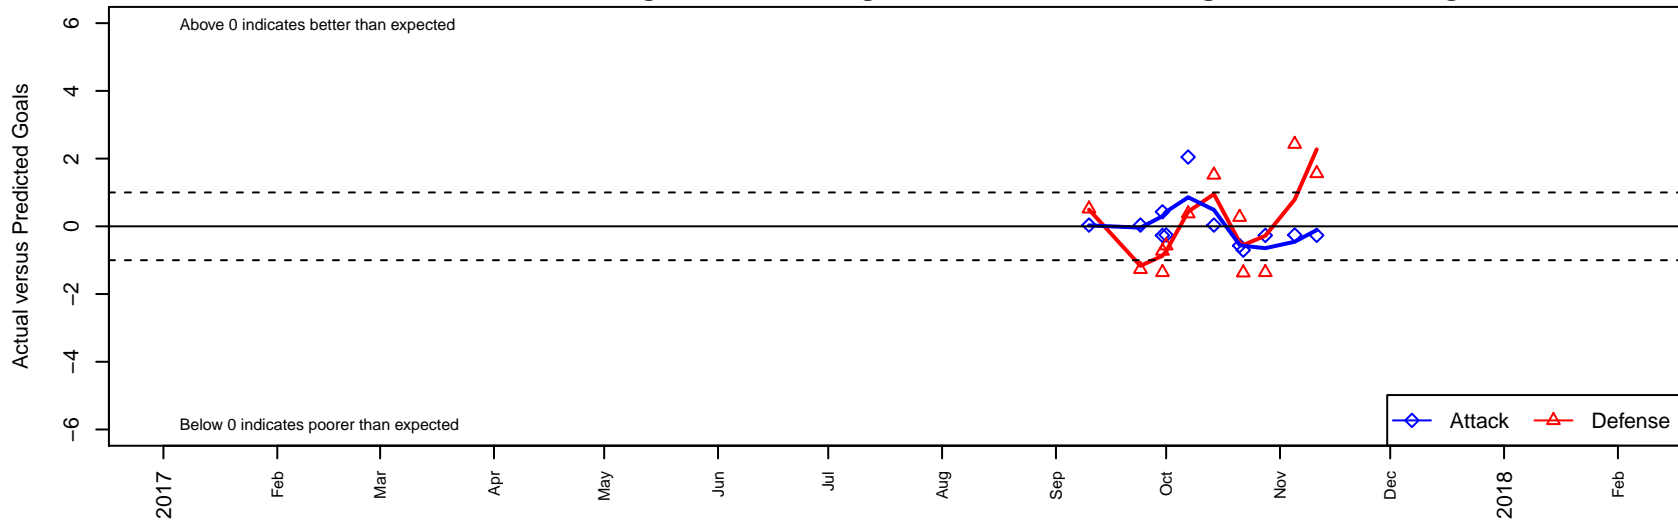

THUSC Vanadium G05

Tualatin Hills United SC
 Tualatin Hills, OR
 G05 total strength=363
 attack=0.17 defense=0.29
 fall league = PTT G05 Div 2 Red West

alt names used:
 THUSC 05G Vanadium
 THUSC 05G Vanadium

Venues played:
 2017 PTT G05 Division 2 Red West
 2017 OYS Founders Cup G05

THUSC Vanadium G05
 Dots are actual minus expected GF (blue circles) and GA (red triangles).
 Blue line is smoothed change in attack strength. Red is smoothed change in defense strength.

**attack and defense variance (black dot)
relative to other teams
and top 10 in region**

**attack and defense rating
relative to others at age
and all opponents in last 13 months**

Performance relative to 13 month average